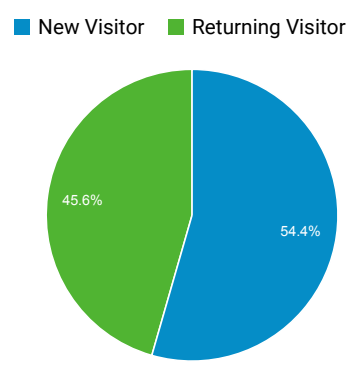

Audience Overview

All Users
100.00% Sessions

Aug 1, 2017 - Aug 31, 2017

Overview

| | | |
|---------------------------------|--|------------------------------|
| Sessions 33,080 | Users 20,639 | Pageviews 134,562 |
| Pages / Session 4.07 | Avg. Session Duration 00:03:57 | Bounce Rate 34.25% |
| % New Sessions 54.41% | | |