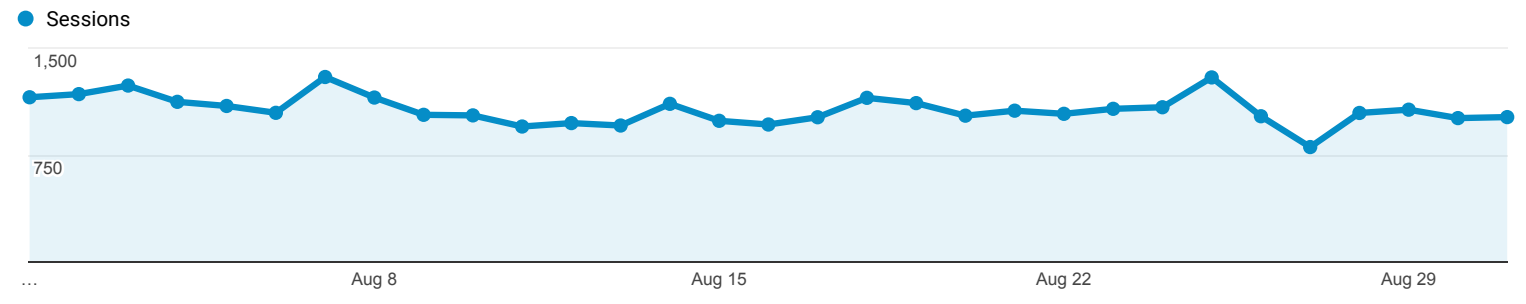

Audience Overview

All Users
100.00% Sessions

Aug 1, 2017 - Aug 31, 2017

Overview

| | | |
|---------------------------------|--|------------------------------|
| Sessions 33,080 | Users 20,639 | Pageviews 134,562 |
| Pages / Session 4.07 | Avg. Session Duration 00:03:57 | Bounce Rate 34.25% |
| % New Sessions 54.41% | | |