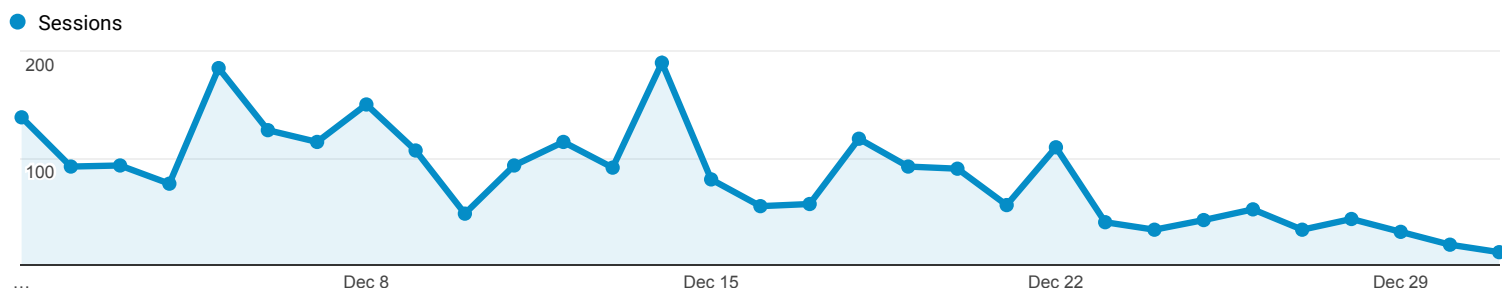

All Traffic

All Users 100.00% Sessions

Dec 1, 2017 - Dec 31, 2017

Explorer

Summary

This data was filtered with the following filter expression: CY

Source / Medium	Acquisition			Behavior			Conversions <input type="text" value="eCommerce"/>		
	Sessions	% New Sessions	New Users	Bounce Rate	Pages / Session	Avg. Session Duration	Ecommerce Conversion Rate	Transactions	Revenue
	2,580 % of Total: 6.85% (37,684)	68.95% Avg for View: 73.04% (-5.59%)	1,779 % of Total: 6.46% (27,523)	4.50% Avg for View: 1.54% (192.63%)	3.61 Avg for View: 11.60 (-68.85%)	00:00:51 Avg for View: 00:03:08 (-72.70%)	0.00% Avg for View: 0.00% (0.00%)	0 % of Total: 0.00% (0)	\$0.00 % of Total: 0.00% (0)
1. cy / wtvttailgatedisplay	922 (35.74%)	73.21%	675 (37.94%)	4.12%	4.00	00:00:59	0.00%	0 (0.00%)	\$0.00 (0.00%)
2. cy / iheartdisplay	895 (34.69%)	52.85%	473 (26.59%)	1.56%	3.26	00:00:50	0.00%	0 (0.00%)	\$0.00 (0.00%)
3. cy / wtvtcwdisplay	395 (15.31%)	81.01%	320 (17.99%)	4.81%	3.99	00:00:55	0.00%	0 (0.00%)	\$0.00 (0.00%)
4. cy / huluvideo	176 (6.82%)	93.75%	165 (9.27%)	15.91%	2.26	00:00:09	0.00%	0 (0.00%)	\$0.00 (0.00%)
5. cy / iheartstream	62 (2.40%)	46.77%	29 (1.63%)	6.45%	3.05	00:01:21	0.00%	0 (0.00%)	\$0.00 (0.00%)
6. cy / spectrumdisplayfootball	59 (2.29%)	86.44%	51 (2.87%)	15.25%	5.80	00:00:53	0.00%	0 (0.00%)	\$0.00 (0.00%)
7. cy / pandorastream	38 (1.47%)	94.74%	36 (2.02%)	2.63%	2.21	00:00:14	0.00%	0 (0.00%)	\$0.00 (0.00%)
8. cy / pandoradisplay	23 (0.89%)	86.96%	20 (1.12%)	13.04%	4.83	00:00:51	0.00%	0 (0.00%)	\$0.00 (0.00%)
9. cy / (not set)	9 (0.35%)	100.00%	9 (0.51%)	0.00%	2.00	00:00:01	0.00%	0 (0.00%)	\$0.00 (0.00%)
10. cy / huludisplay	1 (0.04%)	100.00%	1 (0.06%)	0.00%	2.00	00:00:00	0.00%	0 (0.00%)	\$0.00 (0.00%)