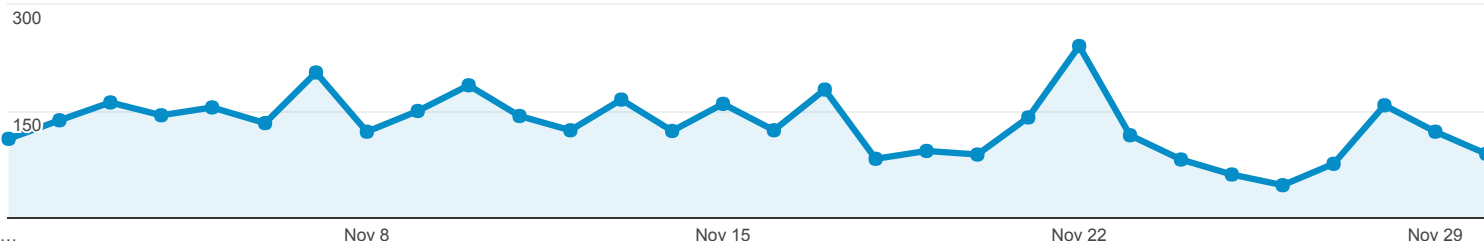

All Traffic

All Users
100.00% Sessions

Nov 1, 2017 - Nov 30, 2017

Explorer

Summary

Sessions

This data was filtered with the following filter expression: cy

Source / Medium	Acquisition			Behavior			Conversions eCommerce		
	Sessions	% New Sessions	New Users	Bounce Rate	Pages / Session	Avg. Session Duration	Ecommerce Conversion Rate	Transactions	Revenue
	3,918 % of Total: 12.85% (30,484)	68.25% Avg for View: 70.60% (-3.33%)	2,674 % of Total: 12.43% (21,521)	4.11% Avg for View: 1.63% (151.54%)	3.34 Avg for View: 11.29 (-70.46%)	00:00:56 Avg for View: 00:03:14 (-71.20%)	0.00% Avg for View: 0.00% (0.00%)	0 % of Total: 0.00% (0)	\$0.00 % of Total: 0.00% (0)
1. cy / iheartdisplay	1,964 (50.13%)	54.79%	1,076 (40.24%)	2.95%	2.93	00:01:04	0.00%	0 (0.00%)	\$0.00 (0.00%)
2. cy / wvtwcwdisplay	1,149 (29.33%)	87.55%	1,006 (37.62%)	6.09%	3.52	00:00:41	0.00%	0 (0.00%)	\$0.00 (0.00%)
3. cy / wvtvtailgatedisplay	371 (9.47%)	61.73%	229 (8.56%)	2.96%	3.71	00:01:02	0.00%	0 (0.00%)	\$0.00 (0.00%)
4. cy / spectrumdisplayfootball	137 (3.50%)	84.67%	116 (4.34%)	4.38%	6.96	00:01:40	0.00%	0 (0.00%)	\$0.00 (0.00%)
5. cy / huluvideo	100 (2.55%)	93.00%	93 (3.48%)	13.00%	1.98	00:00:01	0.00%	0 (0.00%)	\$0.00 (0.00%)
6. cy / iheartstream	84 (2.14%)	57.14%	48 (1.80%)	1.19%	3.81	00:01:17	0.00%	0 (0.00%)	\$0.00 (0.00%)
7. cy / (not set)	50 (1.28%)	100.00%	50 (1.87%)	2.00%	4.06	00:00:29	0.00%	0 (0.00%)	\$0.00 (0.00%)
8. cy / pandorastream	44 (1.12%)	93.18%	41 (1.53%)	0.00%	3.39	00:00:48	0.00%	0 (0.00%)	\$0.00 (0.00%)
9. cy / pandoradisplay	17 (0.43%)	88.24%	15 (0.56%)	5.88%	3.71	00:00:23	0.00%	0 (0.00%)	\$0.00 (0.00%)
10. cy / wvtwcw/display	2 (0.05%)	0.00%	0 (0.00%)	0.00%	2.00	00:00:02	0.00%	0 (0.00%)	\$0.00 (0.00%)